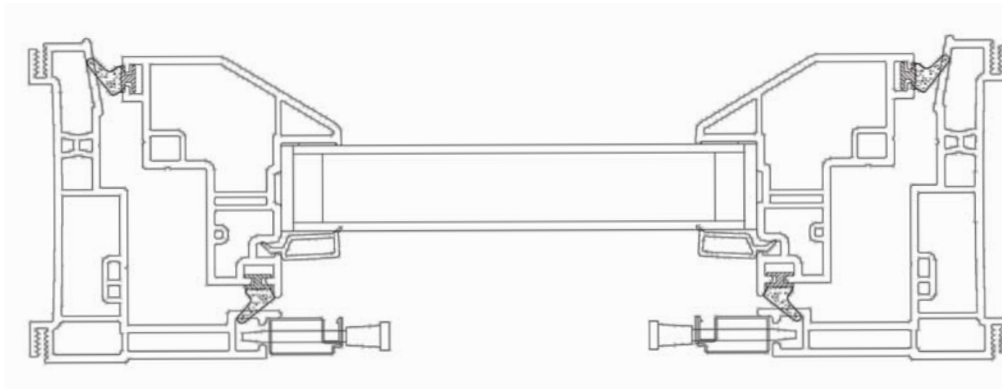

700 SERIES CASEMENT

CHELSEA
BUILDING PRODUCTS

565 Cedar Way • Oakmont, PA 15139 • 1-800-424-3573 • www.chelseabuildingproducts.com

700 SERIES

CASEMENT

700 Series Features

- Models include: Casement, Awning and Picture Window.
- The optional Structural Mull system adds additional strength to multiple window combinations.
- Designed for replacement and new construction. For ease of new construction installation, it comes with a pre-punched nailing fin.
- Available direct set Picture Window frame.
- Fusion welded sash and frame corners assure that this window stays true and square, and fits the rough opening.
- Opens to a full 90° for easy cleaning from inside a home.
- A beveled exterior offers a pleasant, aesthetic design.
- Subtle accessory grooves come standard so you can securely accommodate trim and other attachments. Multiple accessories available.
- Dual Weatherstripping around perimeter of sash provides extra protection against air-infiltration which enhances the energy efficiency while increasing strength and security.
- Accepts the most up-to-date hardware for multi-point locking and operating systems.
- Specially designed screw bosses and well placed interior walls for exceptional hardware securement.
- Unique frame design has cradles to hold and support each hinge.
- Our integral T-Mullion system provides a continuous head and sill for multiple unit designs.
- Accepts 7/8", 1", 1-1/8", 1-1/4" and 1-3/8" insulated glass with optional sash profiles.
- Meets AAMA Grade LC60 structural test standards with upgrades available to meet Commercial Grade C60.
- The single vent Casement meets Missile Level D and Wind Zone 4 Impact test rating in accordance with ASTM E 1886-05 and ASTM E 1996-05.