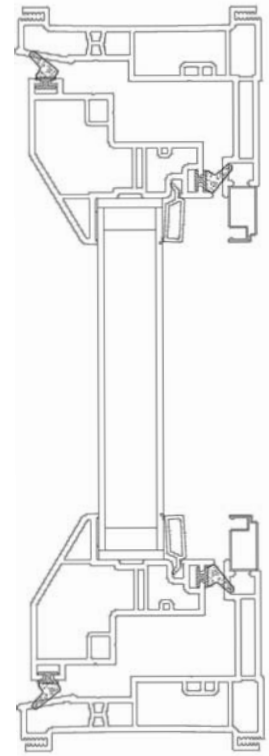

700 SERIES CASEMENT

CHELSEA
BUILDING PRODUCTS

565 Cedar Way • Oakmont, PA 15139 • 1-800-424-3573 • www.chelseabuildingproducts.com

700 SERIES

CASEMENT

700 Series Features

- Models include: Casement, Awning and Picture Window.
- The optional Structural Mull system adds additional strength to multiple window combinations.
- Designed for replacement and new construction. For ease of new construction installation, it comes with a pre-punched nailing fin.
- Available direct set Picture Window frame.
- Fusion welded sash and frame corners assure that this window stays true and square, and fits the rough opening.
- Opens to a full 90° for easy cleaning from inside a home.
- A beveled exterior offers a pleasant, aesthetic design.
- Subtle accessory grooves come standard so you can securely accommodate trim and other attachments. Multiple accessories available.
- Dual Weatherstripping around perimeter of sash provides extra protection against air-infiltration which enhances the energy efficiency while increasing strength and security.
- Accepts the most up-to-date hardware for multi-point locking and operating systems.
- Specially designed screw bosses and well placed interior walls for exceptional hardware securement.
- Unique frame design has cradles to hold and support each hinge.
- Our integral T-Mullion system provides a continuous head and sill for multiple unit designs.
- Accepts 7/8", 1", 1-1/8", 1-1/4" and 1-3/8" insulated glass with optional sash profiles.
- Meets AAMA Grade LC60 structural test standards with upgrades available to meet Commercial Grade C60.
- The single vent Casement meets Missile Level D and Wind Zone 4 Impact test rating in accordance with ASTM E 1886-05 and ASTM E 1996-05.